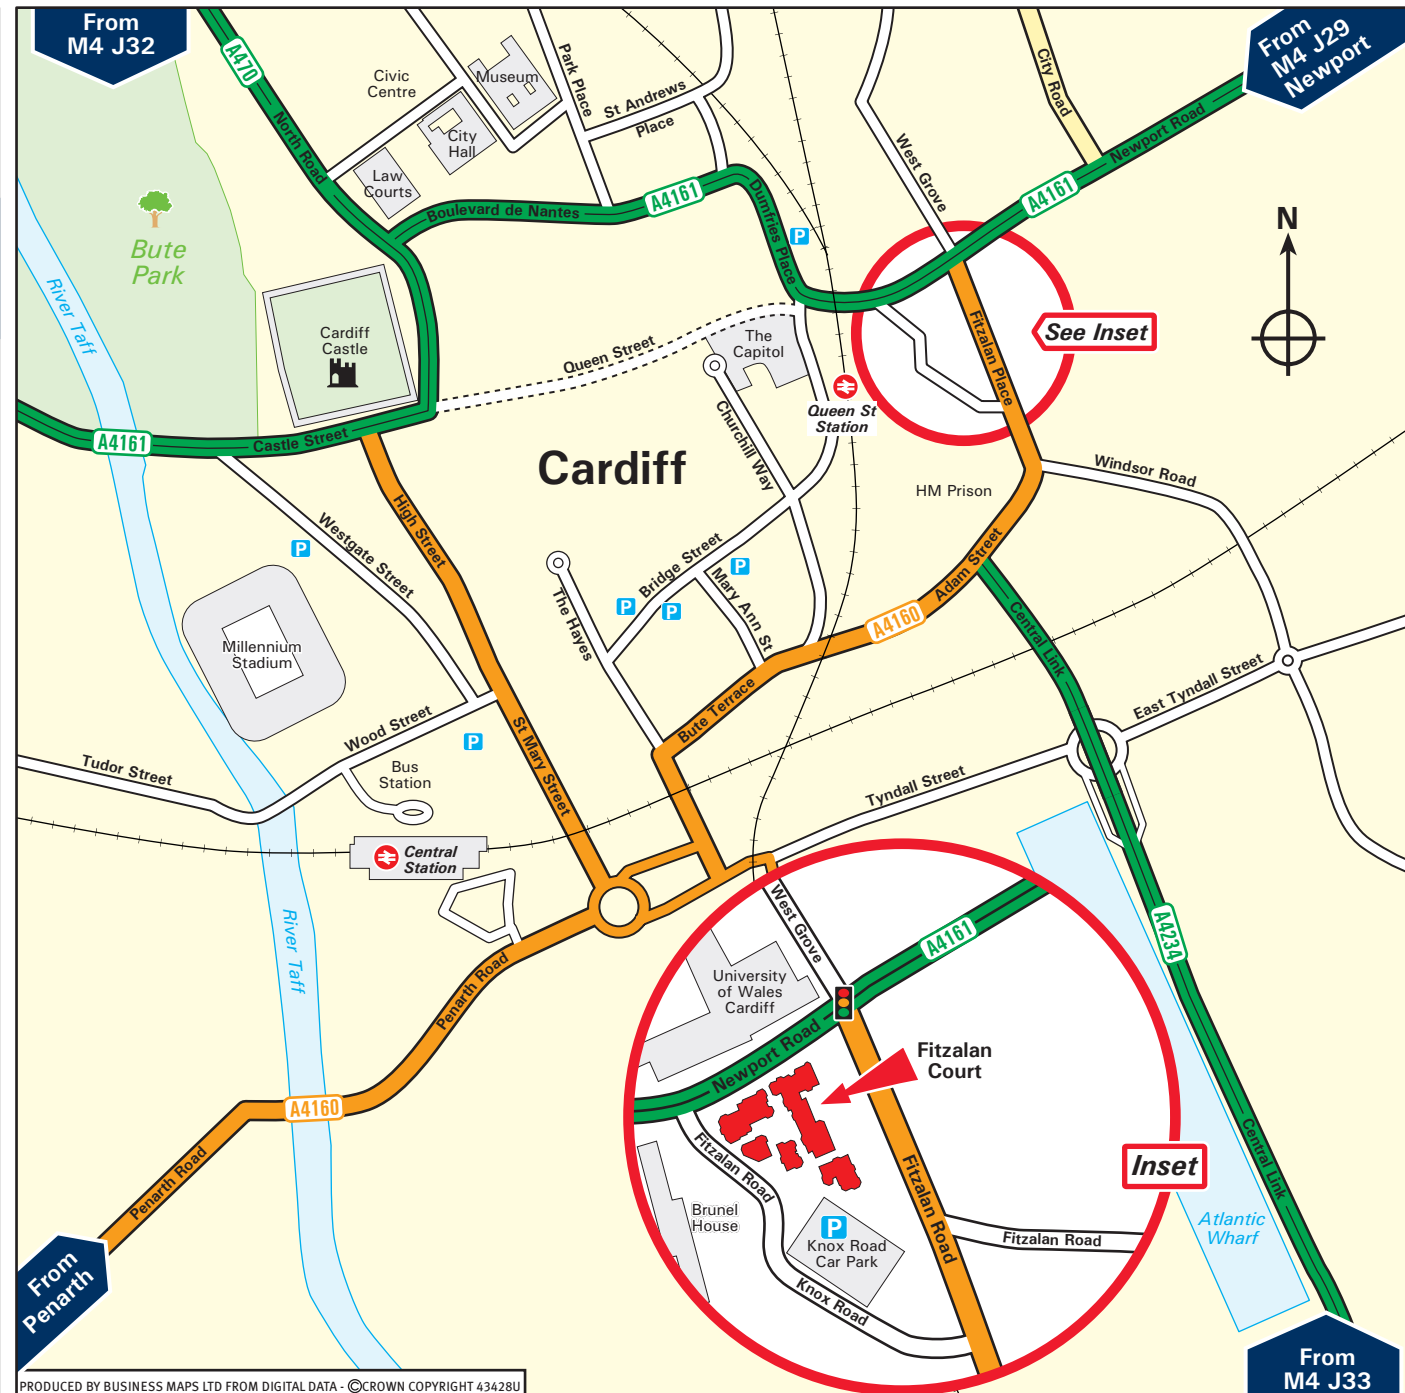

# JARDINE LLOYD THOMPSON

Fitzalan House  
Fitzalan Court - Fitzalan Road  
Cardiff CF24 0EL  
Tel 029 2055 7000  
Web address : [www.jltgroup.com](http://www.jltgroup.com)

- From the M4 J29**
  - Leave the M4 at Junction 29 (signed Cardiff (E&S) & A48M).
  - Join the A48M and continue onto the A48 for 4 miles, passing the Post House Hotel on the right.
  - Leave the A48 at the Llanedeyrn interchange.
  - Follow signs for the A4242 (City Centre)
  - Join Newport Road and continue for approx 2 miles
  - Turn left at the set of lights into Fitzalan Place.
  - Turn right at the next set of lights into Fitzalan Road, passing in front of Cardiff Prison.
  - Our offices are located at the end of the road on the right (see inset).
- From the M4 J32**
  - Leave the M4 at junction 32 (signed Cardiff, Merthyr Tydfil & A470).
  - Join the A470, following signs for the city centre.
  - Continue on the A470 for 4.5 miles. Turn left into Boulevard de Nantes and continue to Newport Road
  - Turn right at the set of lights into Fitzalan Place.
  - Turn right at the next set of lights into Fitzalan Road, passing in front of Cardiff Prison.
  - Our offices are located at the end of the road on the right (see inset).
- From the M4 J33**
  - Leave the M4 at Junction 33 (signed Cardiff (West), Barry, Penarth, Cardiff Airport & A4232).
  - Join the A4232 and continue for approx. 9 miles.
  - At the large roundabout, immediately after the tunnel, take the first exit, following signs for the city centre.
  - At the next roundabout, take the second exit, joining the Central Link Road.
  - Continue for 0.75 miles, until a set of traffic lights (Cardiff Prison is directly in front of you).
  - Turn right onto Adam Street, and at the next set of lights bear left into Knox Road, which leads into Fitzalan Road.
  - Our offices are located at the end of the road on the right (see inset).
- Car Parking**
  - There is a public car park on Knox Road, which is located adjacent to our offices.